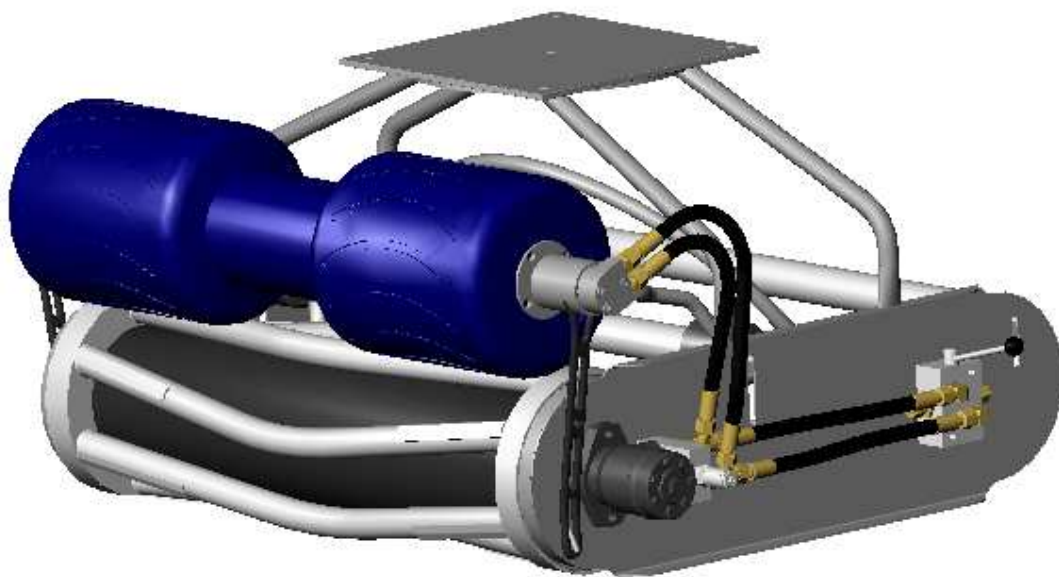

TYPE 2 MK

**ØSTBORNHOLMS
KUTTERSERVICE**

Note:

Note2:

Assembly No.:

EK01_0040

Fremstillet af:

JGK

1:10

Weight:

73,0545