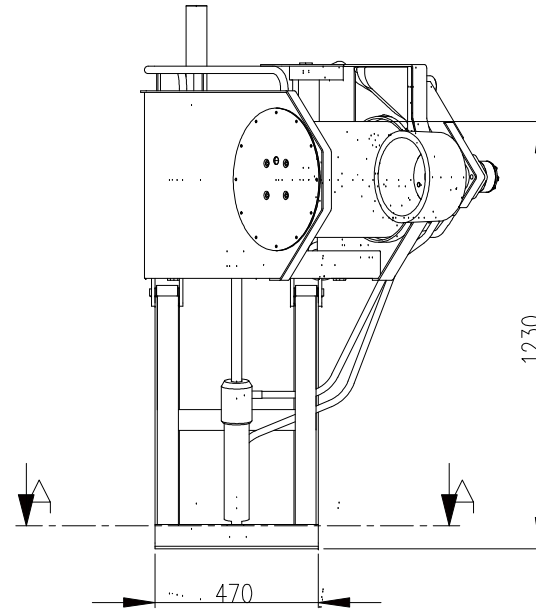

Nethaler 800

**ØSTBORNHOLMS
KUTTERSERVICE**

Note:

Note2:

Assembly No.:

EK01_0800

Fremstillet af:

JGK

Scale

1:15

Weight: