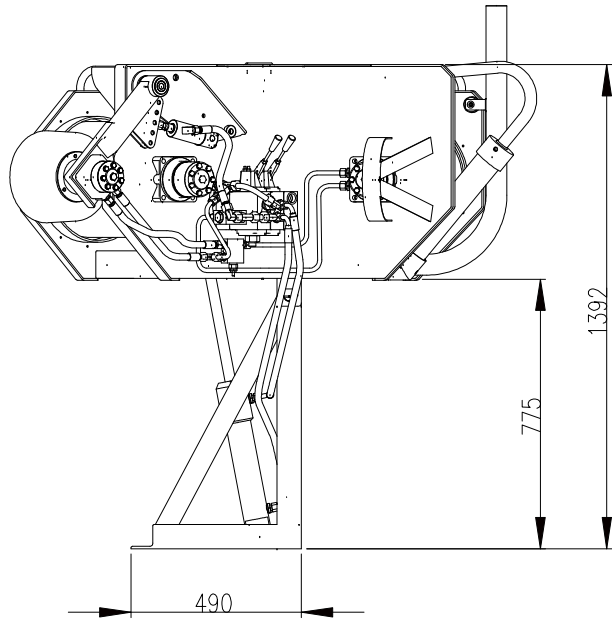

Nethaler 800

**ØSTBORNHOLMS
KUTTERSERVICE**

Note:

Note2:

Assembly No.:

EK01_0800

Fremstillet af:

JGK

Scale

1:15

Weight: