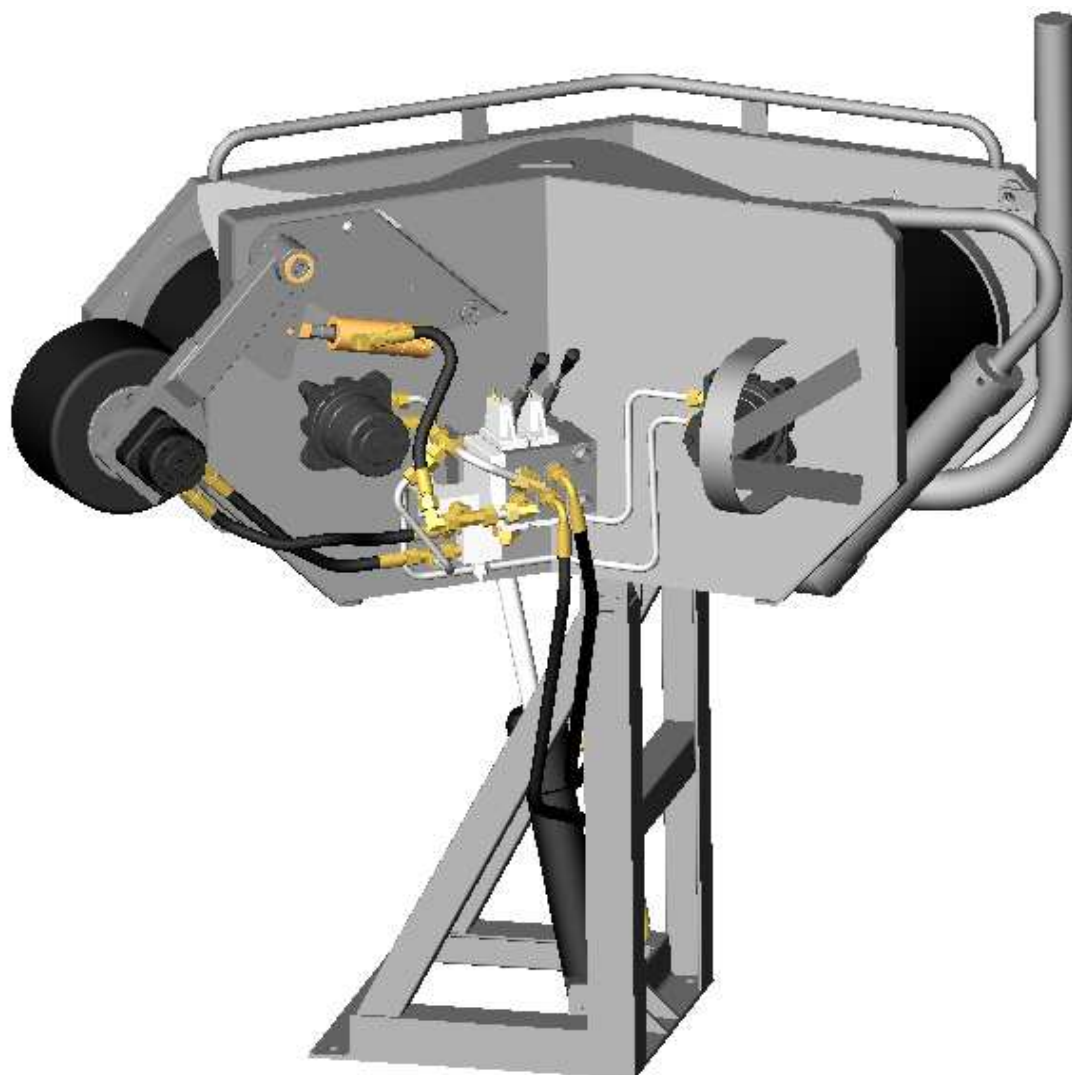

Nethaler 800

**ØSTBORNHOLMS
KUTTERSERVICE**

Note:

Note2:

Assembly No.:

EK01_0800

Fremstillet af:

JGK

Scale

1:15

Weight: